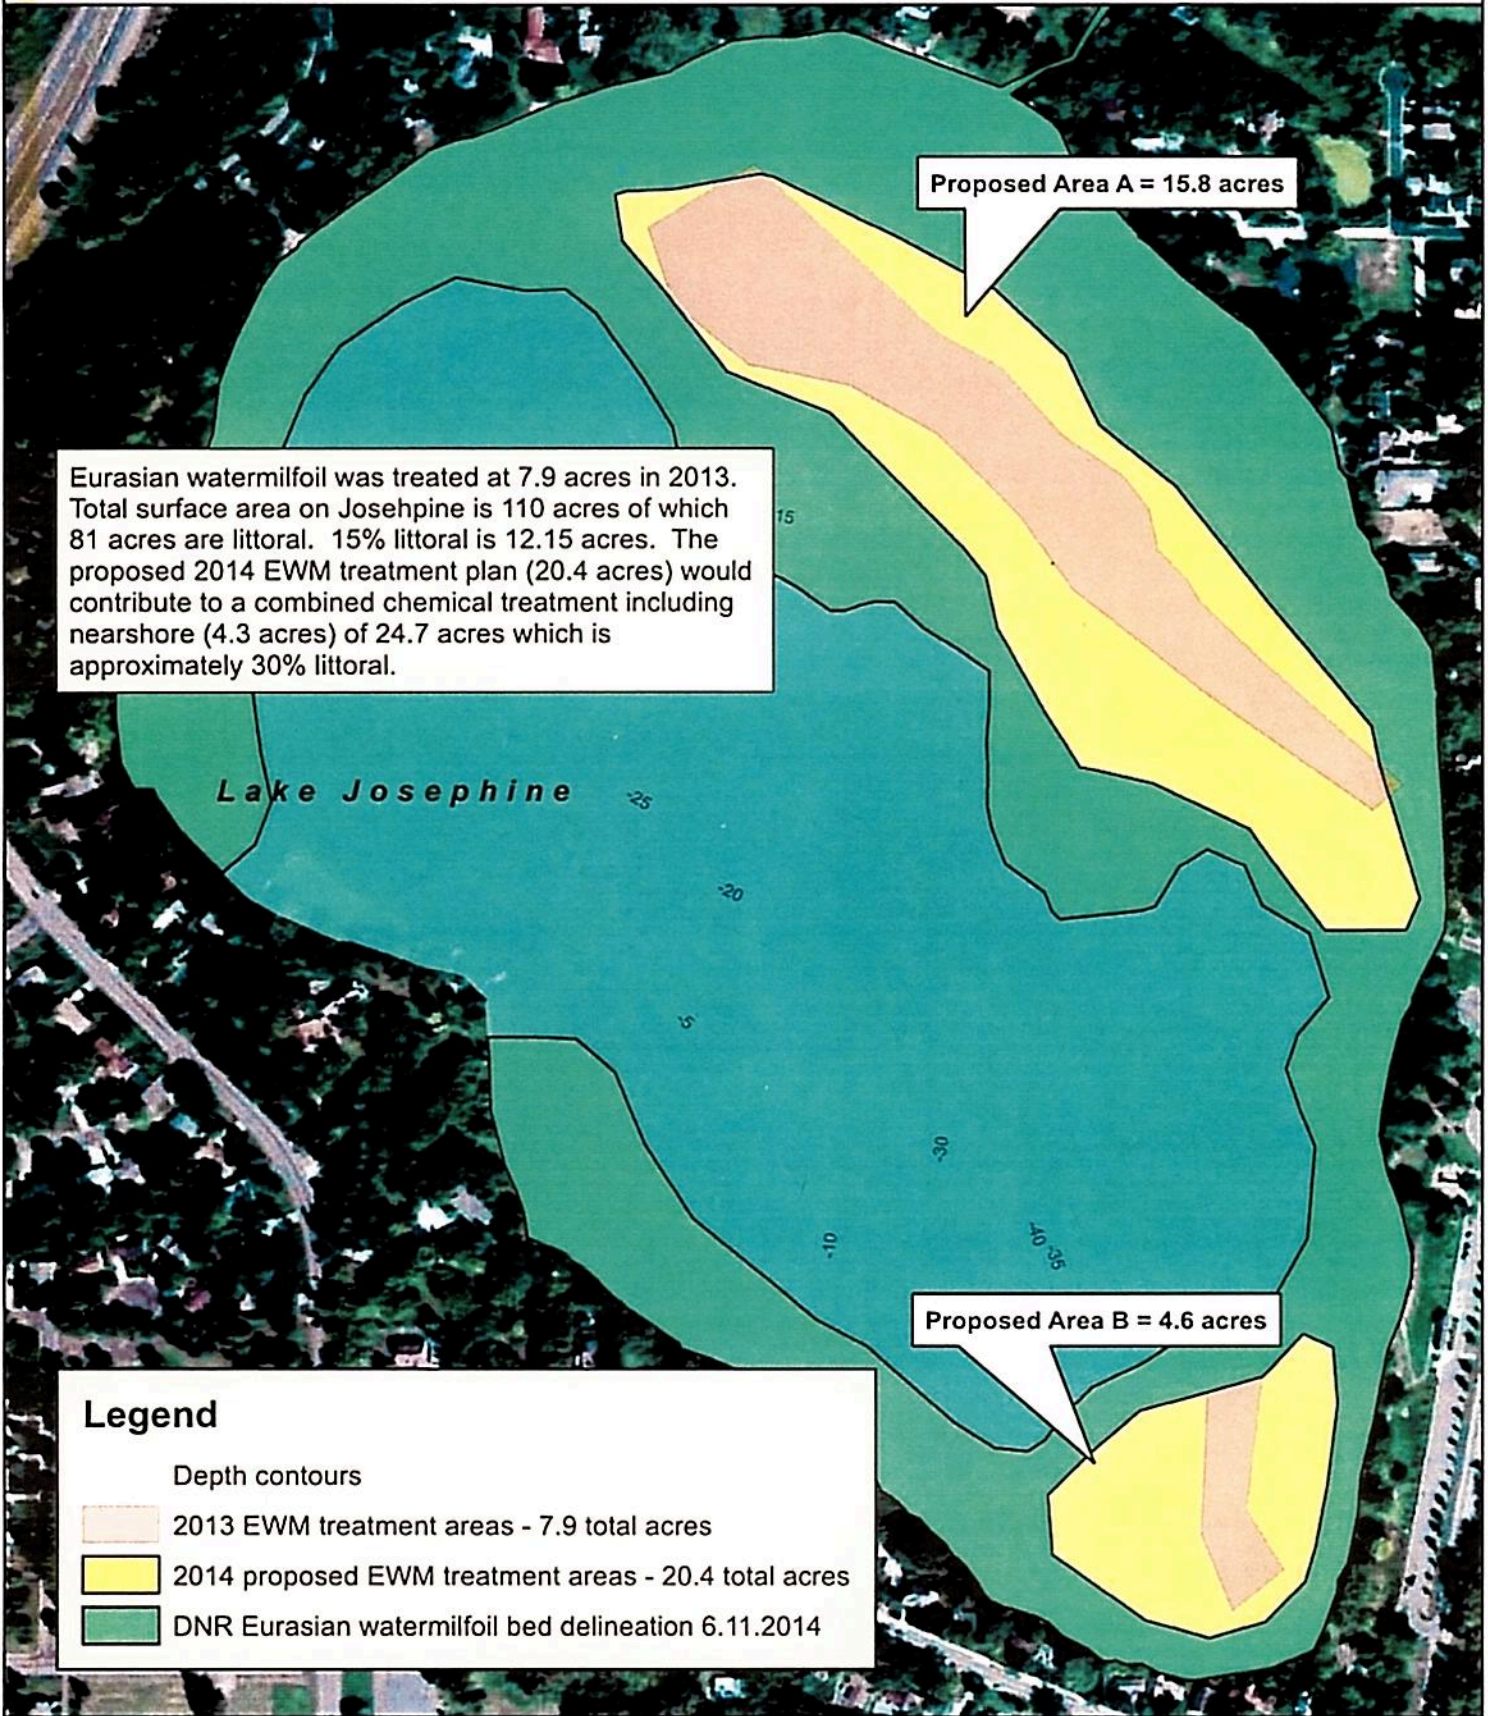

Lake Josephine, Ramsey County: 2014 EWM Variance Treatment Plan

0 25 50 100 150 200 Meters

Keegan Lund
MNDNR Invasive Species Program
Inspected on: 11 June 2014
Map created on: 12 June 2014